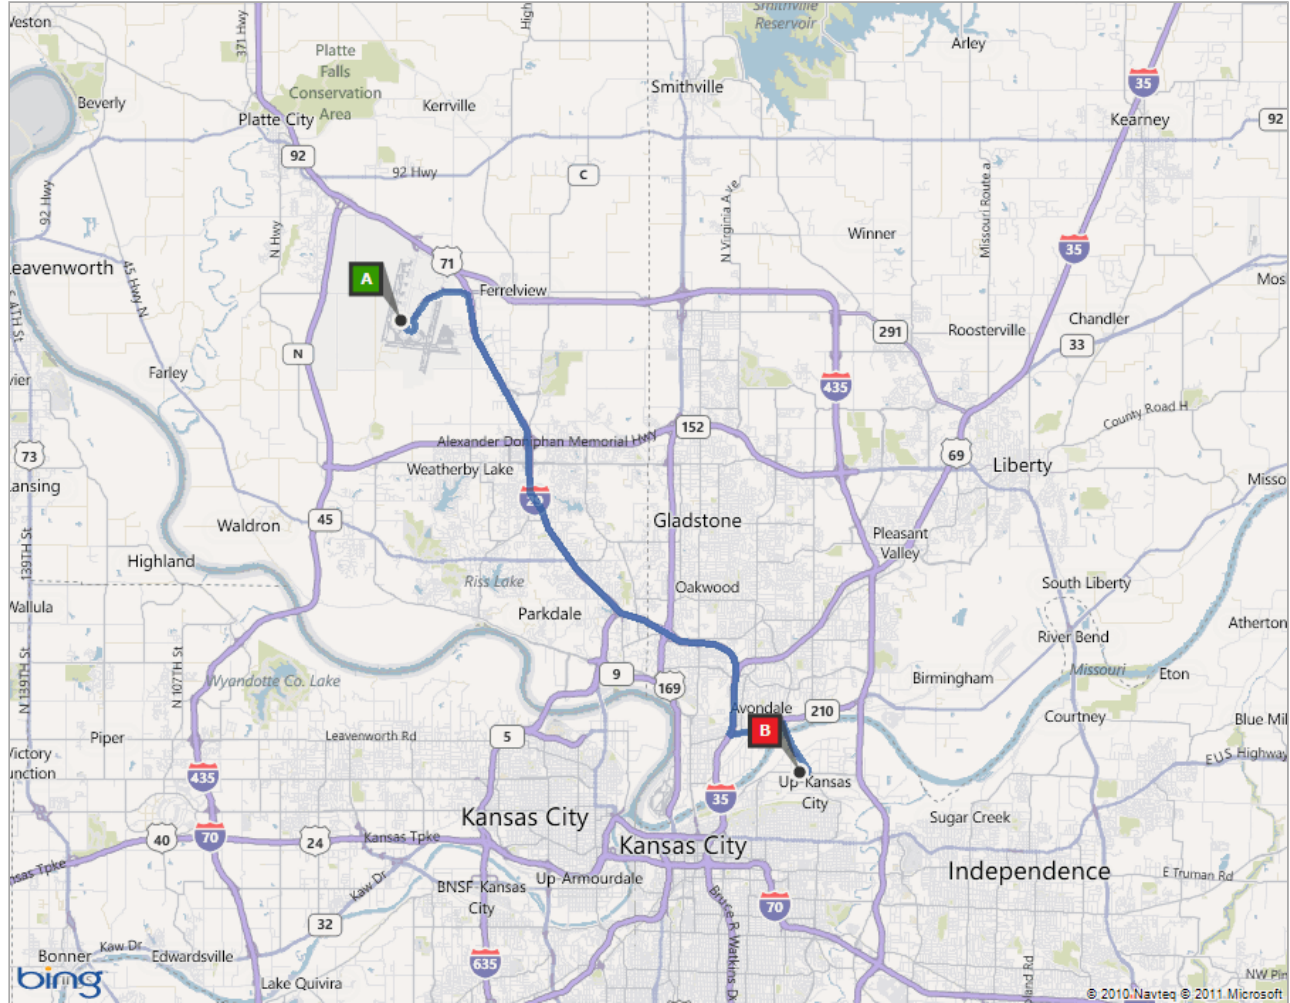

bing Maps

Kansas City, MO

KCPL Parking Lot. Entrance by guard building will be open, other entrances may be closed.

On the go? Use m.bing.com to find maps, directions, businesses, and more

Bird's eye view maps can't be printed, so another map view has been substituted.

A Kansas City International Airport, MO

B 4400 E Front St, Kansas City, MO 64120

KCPL parking lot on the east side of the main building. Go 2 turnstile near middle of building, call AI at 816-245-3753.

Route: 20.8 mi, 26 min

On the go? Use **m.bing.com** to find maps, directions, businesses, and more

A	Kansas City International Airport, MO	A-B: 20.8 mi 26 min
	1. Depart Amsterdam Circle	0.4 mi
	2. At roundabout, take 5th exit onto Lp Cookingham Dr	1.5 mi
	3. Keep straight onto MO-D East / Lp Cookingham Dr	0.7 mi
	4. Take ramp right for I-29 South / US-71 South toward Kansas City	13.4 mi 12 min
	5. Keep straight onto I-29 South / I-35 South / US-71 South	1.3 mi
	6. At exit 6B , take ramp right and follow signs for West Armour Rd	0.3 mi
	7. Turn left onto Armour Rd	285 ft
	8. Keep straight onto MO-210 East / Armour Rd	1.2 mi
	9. Take ramp right and follow signs for MO-269	0.1 mi
	10. Turn right onto NE Chouteau Trafficway	1.5 mi
	11. Turn right onto E Front St	0.3 mi
B	12. Arrive at 4400 E Front St, Kansas City, MO 64120 <i>If you reach N Jackson Ave, you've gone too far</i>	

Route: 20.8 mi, 26 min

This was your map view in the browser window.

A: Kansas City International Airport, MO

B: 440 E Front St, Kansas City, MO 64120