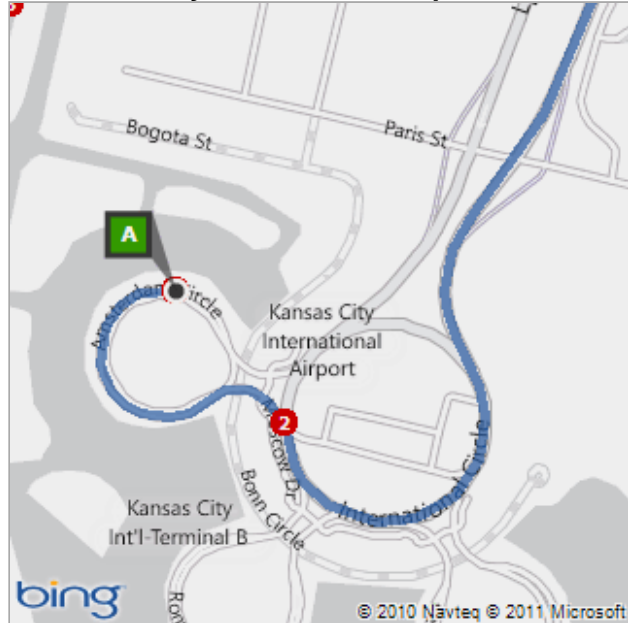

bing Maps

Kansas City, MO

KCPL Parking Lot. Entrance by guard building will be open, other entrances may be closed.

On the go? Use m.bing.com to find maps, directions, businesses, and more

Bird's eye view maps can't be printed, so another map view has been substituted.

A Kansas City International Airport, MO

B 4400 E Front St, Kansas City, MO 64120

KCPL parking lot on the east side of the main building. Go 2 turnstile near middle of building, call AI at 816-245-3753.

Route: 20.8 mi, 26 min

On the go? Use **m.bing.com** to find maps, directions, businesses, and more

A	Kansas City International Airport, MO	A-B: 20.8 mi 26 min
	1. Depart Amsterdam Circle	0.4 mi
	2. At roundabout, take 5th exit onto Lp Cookingham Dr	1.5 mi
	3. Keep straight onto MO-D East / Lp Cookingham Dr	0.7 mi
	4. Take ramp right for I-29 South / US-71 South toward Kansas City	13.4 mi 12 min
	5. Keep straight onto I-29 South / I-35 South / US-71 South	1.3 mi
	6. At exit 6B , take ramp right and follow signs for West Armour Rd	0.3 mi
	7. Turn left onto Armour Rd	285 ft
	8. Keep straight onto MO-210 East / Armour Rd	1.2 mi
	9. Take ramp right and follow signs for MO-269	0.1 mi
	10. Turn right onto NE Chouteau Trafficway	1.5 mi
	11. Turn right onto E Front St	0.3 mi
B	12. Arrive at 4400 E Front St, Kansas City, MO 64120 <i>If you reach N Jackson Ave, you've gone too far</i>	

Route: 20.8 mi, 26 min

This was your map view in the browser window.

A: Kansas City International Airport, MO

B: 440 E Front St, Kansas City, MO 64120