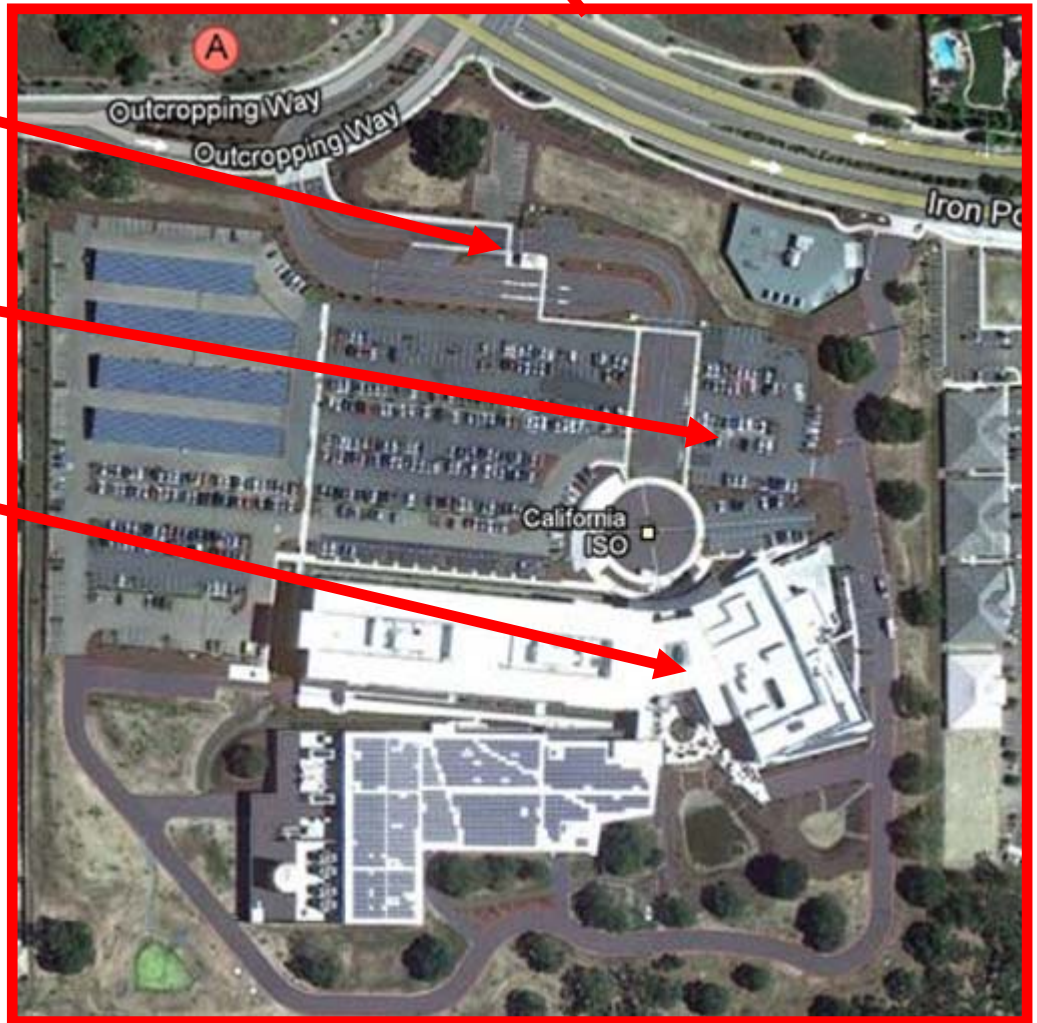

The ISO is located on Iron Point Road between Prairie City Road and Oak Avenue Parkway

From Iron Point Road going towards Oak Ave Parkway:

- Turn onto Outcropping Way
- Turn left at the first driveway and pull in the far left lane to speak to the officer at the guard station.
- Visitor parking is located on your left.
- You must provide a valid picture ID to the officer in the lobby to obtain your visitors pass.

Officer Station

Visitor Parking

Front Lobby

Hotels near the ISO Campus

1. [Hilton Garden Inn® Folsom](#), 221 Iron Point Road, Folsom, (916) 353-1717
2. [Larkspur Landing Folsom](#), 121 Iron Point Road, Folsom (916) 355-1616
3. [Residence Inn by Marriott Folsom](#), 2555 Iron Point Road, Folsom (916)983-7289
4. [Courtyard by Marriot Folsom](#), 2575 Iron Point Road, Folsom (916) 984-7624
5. [Hampton Inn & Suites](#), 155 Placerville, Road Folsom (916) 235-7744