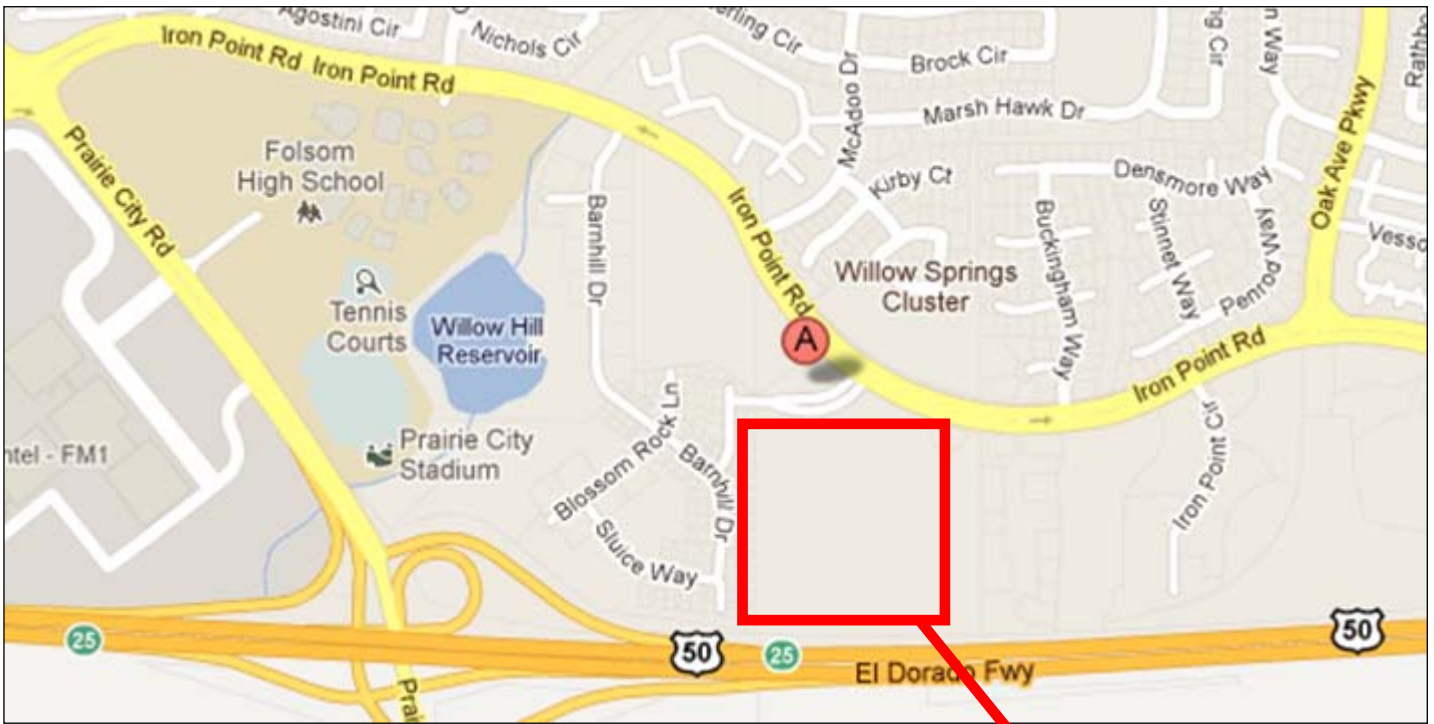

Directions & Map to ISO Campus

Address

250 Outcropping Way
Folsom, CA 95630
Phone: (916) 351-2342

Google Maps:

[SMF Airport to California ISO](#)

[I-80E from bay area to California ISO](#)

Driving Directions

The ISO is located on Iron Point Road between Prairie City Road and Oak Avenue Parkway

From Iron Point Road going towards Oak Ave Parkway:

- Turn onto Outcropping Way
- Turn left at the first driveway and pull in the far left lane to speak to the officer at the guard station.
- Visitor parking is located on your left.
- You must provide a valid picture ID to the officer in the lobby to obtain your visitors pass.

Officer Station

Visitor Parking

Front Lobby

Hotels near the ISO Campus

1. [Hilton Garden Inn® Folsom](#), 221 Iron Point Road, Folsom, (916) 353-1717
2. [Larkspur Landing Folsom](#), 121 Iron Point Road, Folsom (916) 355-1616
3. [Residence Inn by Marriott Folsom](#), 2555 Iron Point Road, Folsom (916)983-7289
4. [Courtyard by Marriot Folsom](#), 2575 Iron Point Road, Folsom (916) 984-7624
5. [Hampton Inn & Suites](#), 155 Placerville, Road Folsom (916) 235-7744

(The above are hotels are closest to the ISO, 1 and 2 West of the ISO; 3, 4 and 5 East of the ISO)

6. [Lake Natoma Inn](#), 702 Gold Lake Drive, Folsom (916) 351-1500
7. [Hawthorn Suites](#), 12180 Tributary Point Dr, Gold River (866) 856-7044
8. [Marriott Rancho Cordova](#), 11211 Point East Dr., Rancho Cordova (916) 638-1100
9. [Hallmark Suites](#), 11260 Point East Dr., Rancho Cordova (916) 638-4141