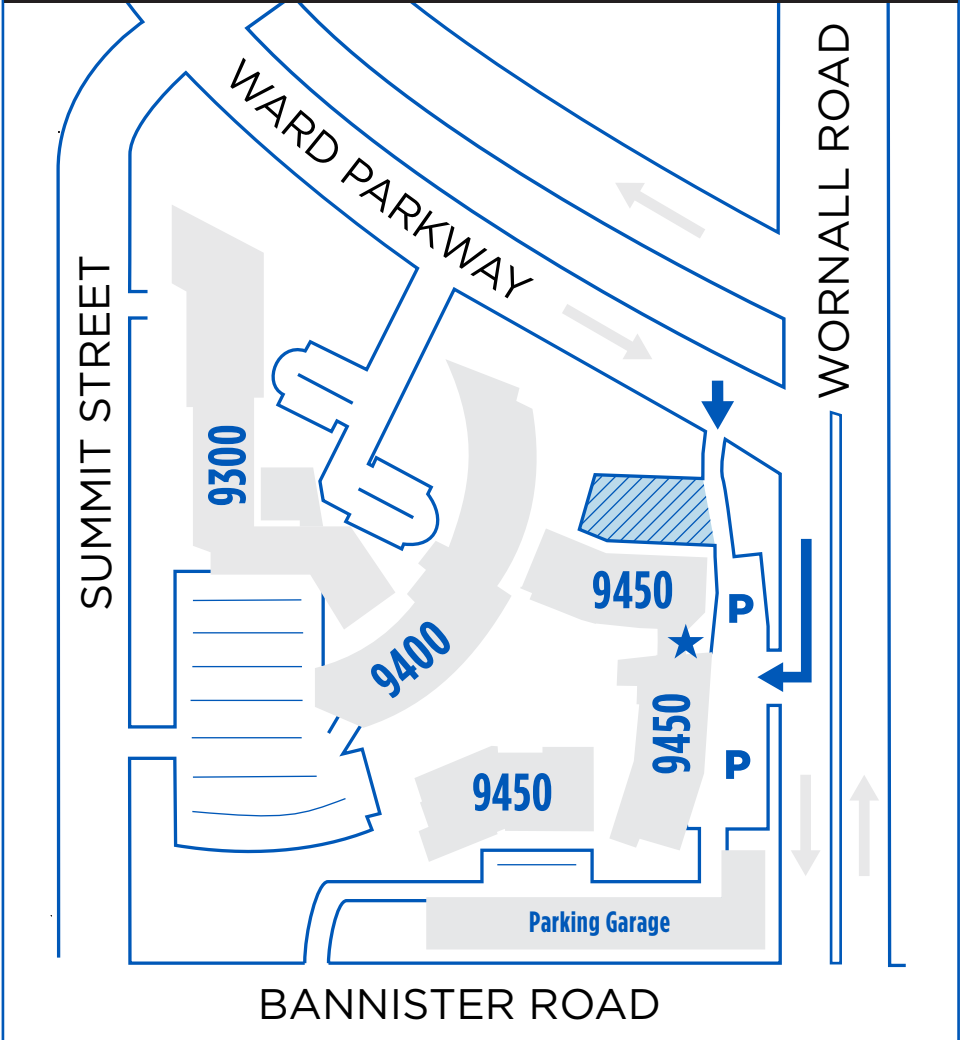

Burns & McDonnell World Headquarters

9400 Ward Parkway, Kansas City, MO 64114

Visitor Parking – 9450 Building

BURNS  **MCDONNELL**

- Building Entrance: ★
- Visitor Parking: P
- Restricted Parking: 